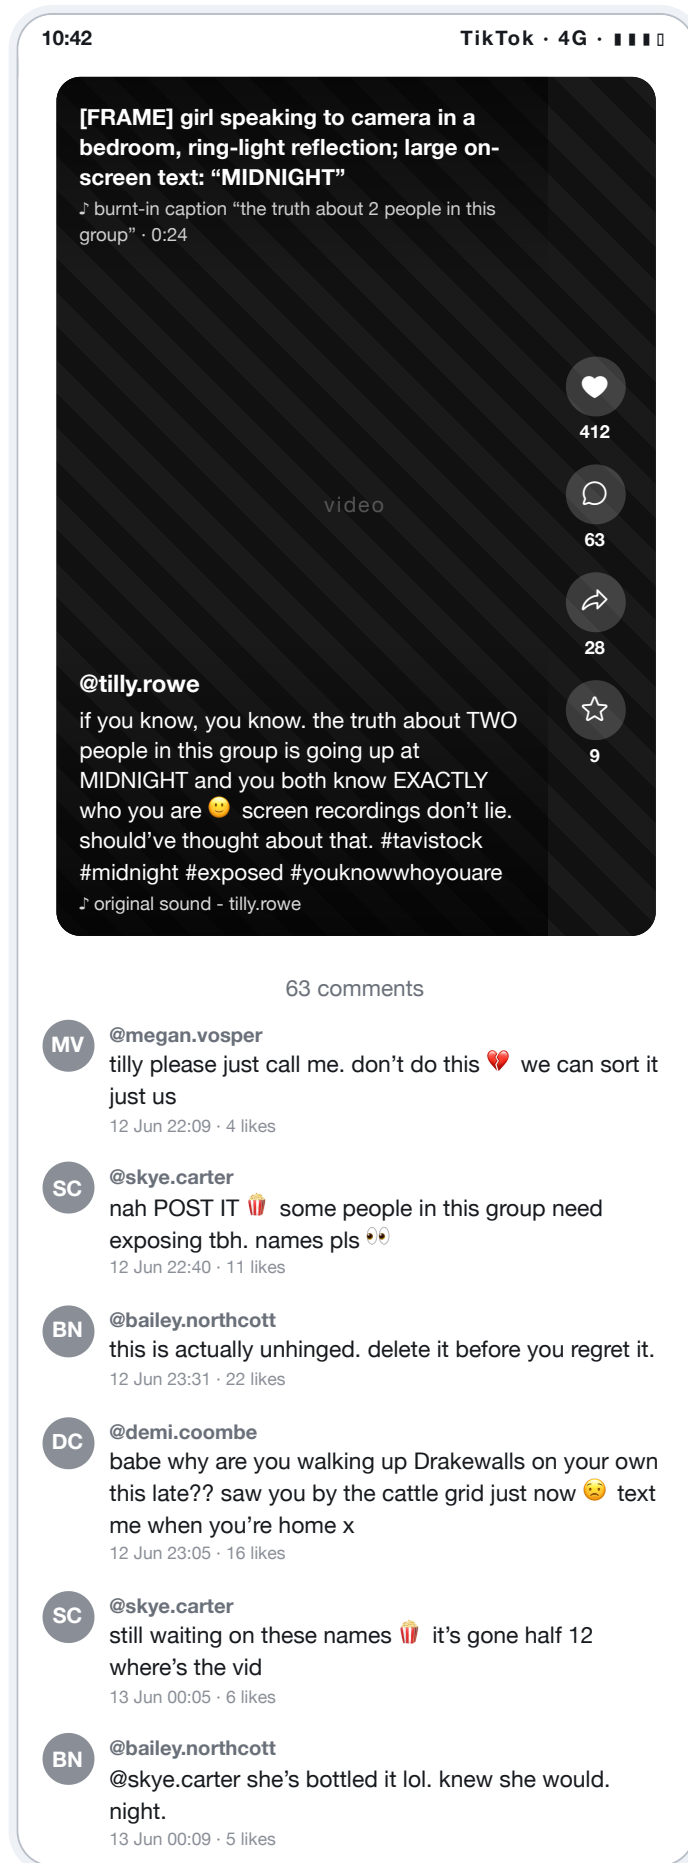

EXHIBIT

DEVONWALL POLICE

OT/6

Produced by: DC 4188 O. Trevena (Digital Media)

Captured: 13 Jun 2026 11:20 BST

Description: open-source social-media post
(TikTok video)

OPEN-SOURCE INTELLIGENCE - SOCIAL MEDIA CAPTURE

Platform : TikTok - public short-form video post
Legal route . . . : open-source collection (publicly visible content; no account/credentials used)
Capture tool . . . : yt-dlp + Hunchly 2 web-capture + full-page PDF
Examiner : DC 4188 O. Trevena (Digital Media)
Exhibit ref . . . : OT/6 · Operation CURLEW
Source URL . . . : tiktok.com/@tilly.rowe/video/74210559xxxxxxxxx
Account : @tilly.rowe (Tilly Rowe)
Post timestamp . : 12 Jun 2026, 21:34 (as displayed)
Clip duration . . : 0:24 - on-screen overlay: "MIDNIGHT - you know who you are"
Capture date . . . : 13 Jun 2026 11:20 BST
SHA-256 (capture): B7E4...1C90
Items recovered . : 1 video (full file + key-frames), 412 likes, 63 comments
Note : short-form video may be deleted by user at any time; this copy preserves the state
at capture

Reproduced below is a forensic copy of a **publicly visible** TikTok video preserved from the account **@tilly.rowe** at tiktok.com/@tilly.rowe/video/74210559xxxxxxxxx. It is presented as a captured key-frame of the clip with the displayed engagement counts, caption, sound credit and comments as they appeared at the point of capture. The original video file has been retained separately. The on-screen overlay "MIDNIGHT - you know who you are" and the background visible in the frame are described, not imaged - no photograph of any person is reproduced. No credentials were used and no private content was accessed.